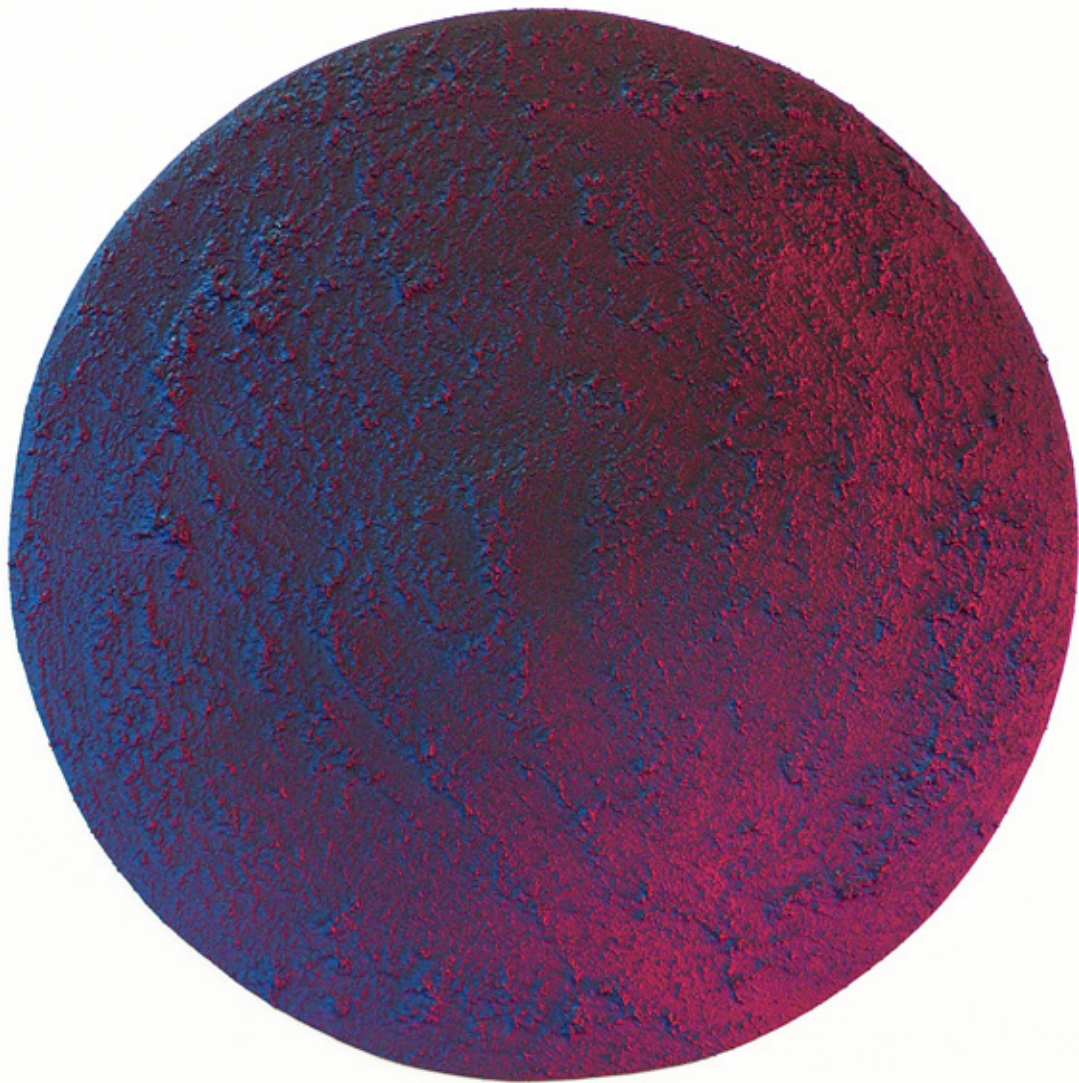

CHARGE ⊖

THEODORE FIVEL

GEOLOGISTS HAVE A SAYING - ROCKS REMEMBER.

NEIL ARMSTRONG

---

CHARGE 02871 - ACRYLIC, EPOXY, SILICA, WOOD - Ø60 cm - 2015

---

CHARGE 02871 & 01941 & 0241 - ACRYLIC, EPOXY, SILICA, WOOD - Ø60 & Ø45 & Ø25 cm - 2015

---

CHARGE ©359769 - ACRYLIC, EPOXY, SILICA, WOOD - Ø160 cm - 2015

CHARGE Ø927 - ACRYLIC, EPOXY, SILICA, WOOD - Ø25 cm - 2015

---

CHARGE 0821 - ACRYLIC, EPOXY, SILICA, WOOD - Ø25 cm - 2015

---

CHARGE Ø513 - ACRYLIC, EPOXY, SILICA, WOOD - Ø25 cm - 2015